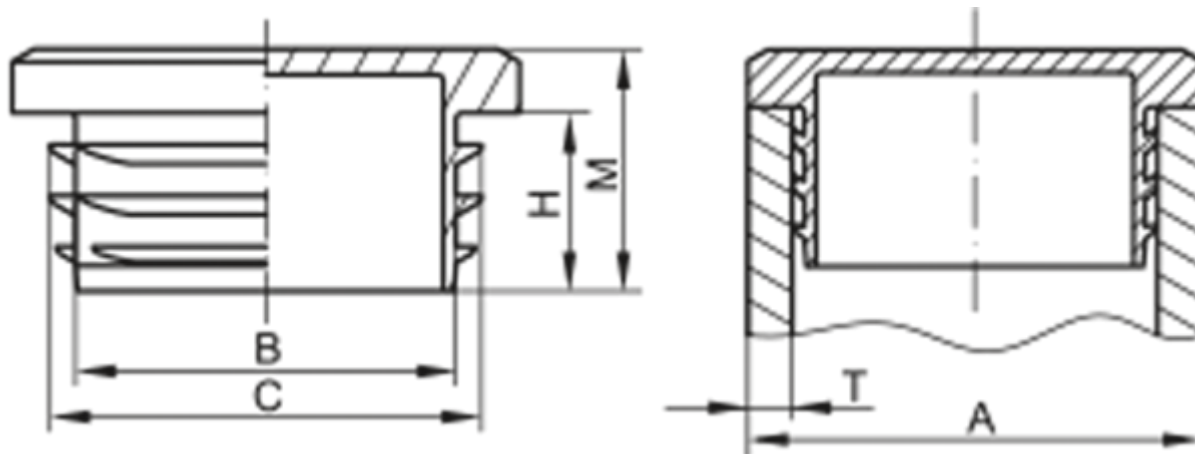

Article number: 59GPN260Q40404

Description: KLEE Square plugs GPN 260 - 40x40 (Wall thickness 4)

## Measures

A = 40x40

B = 30

C = 34

H = 14

M = 19

T = 4